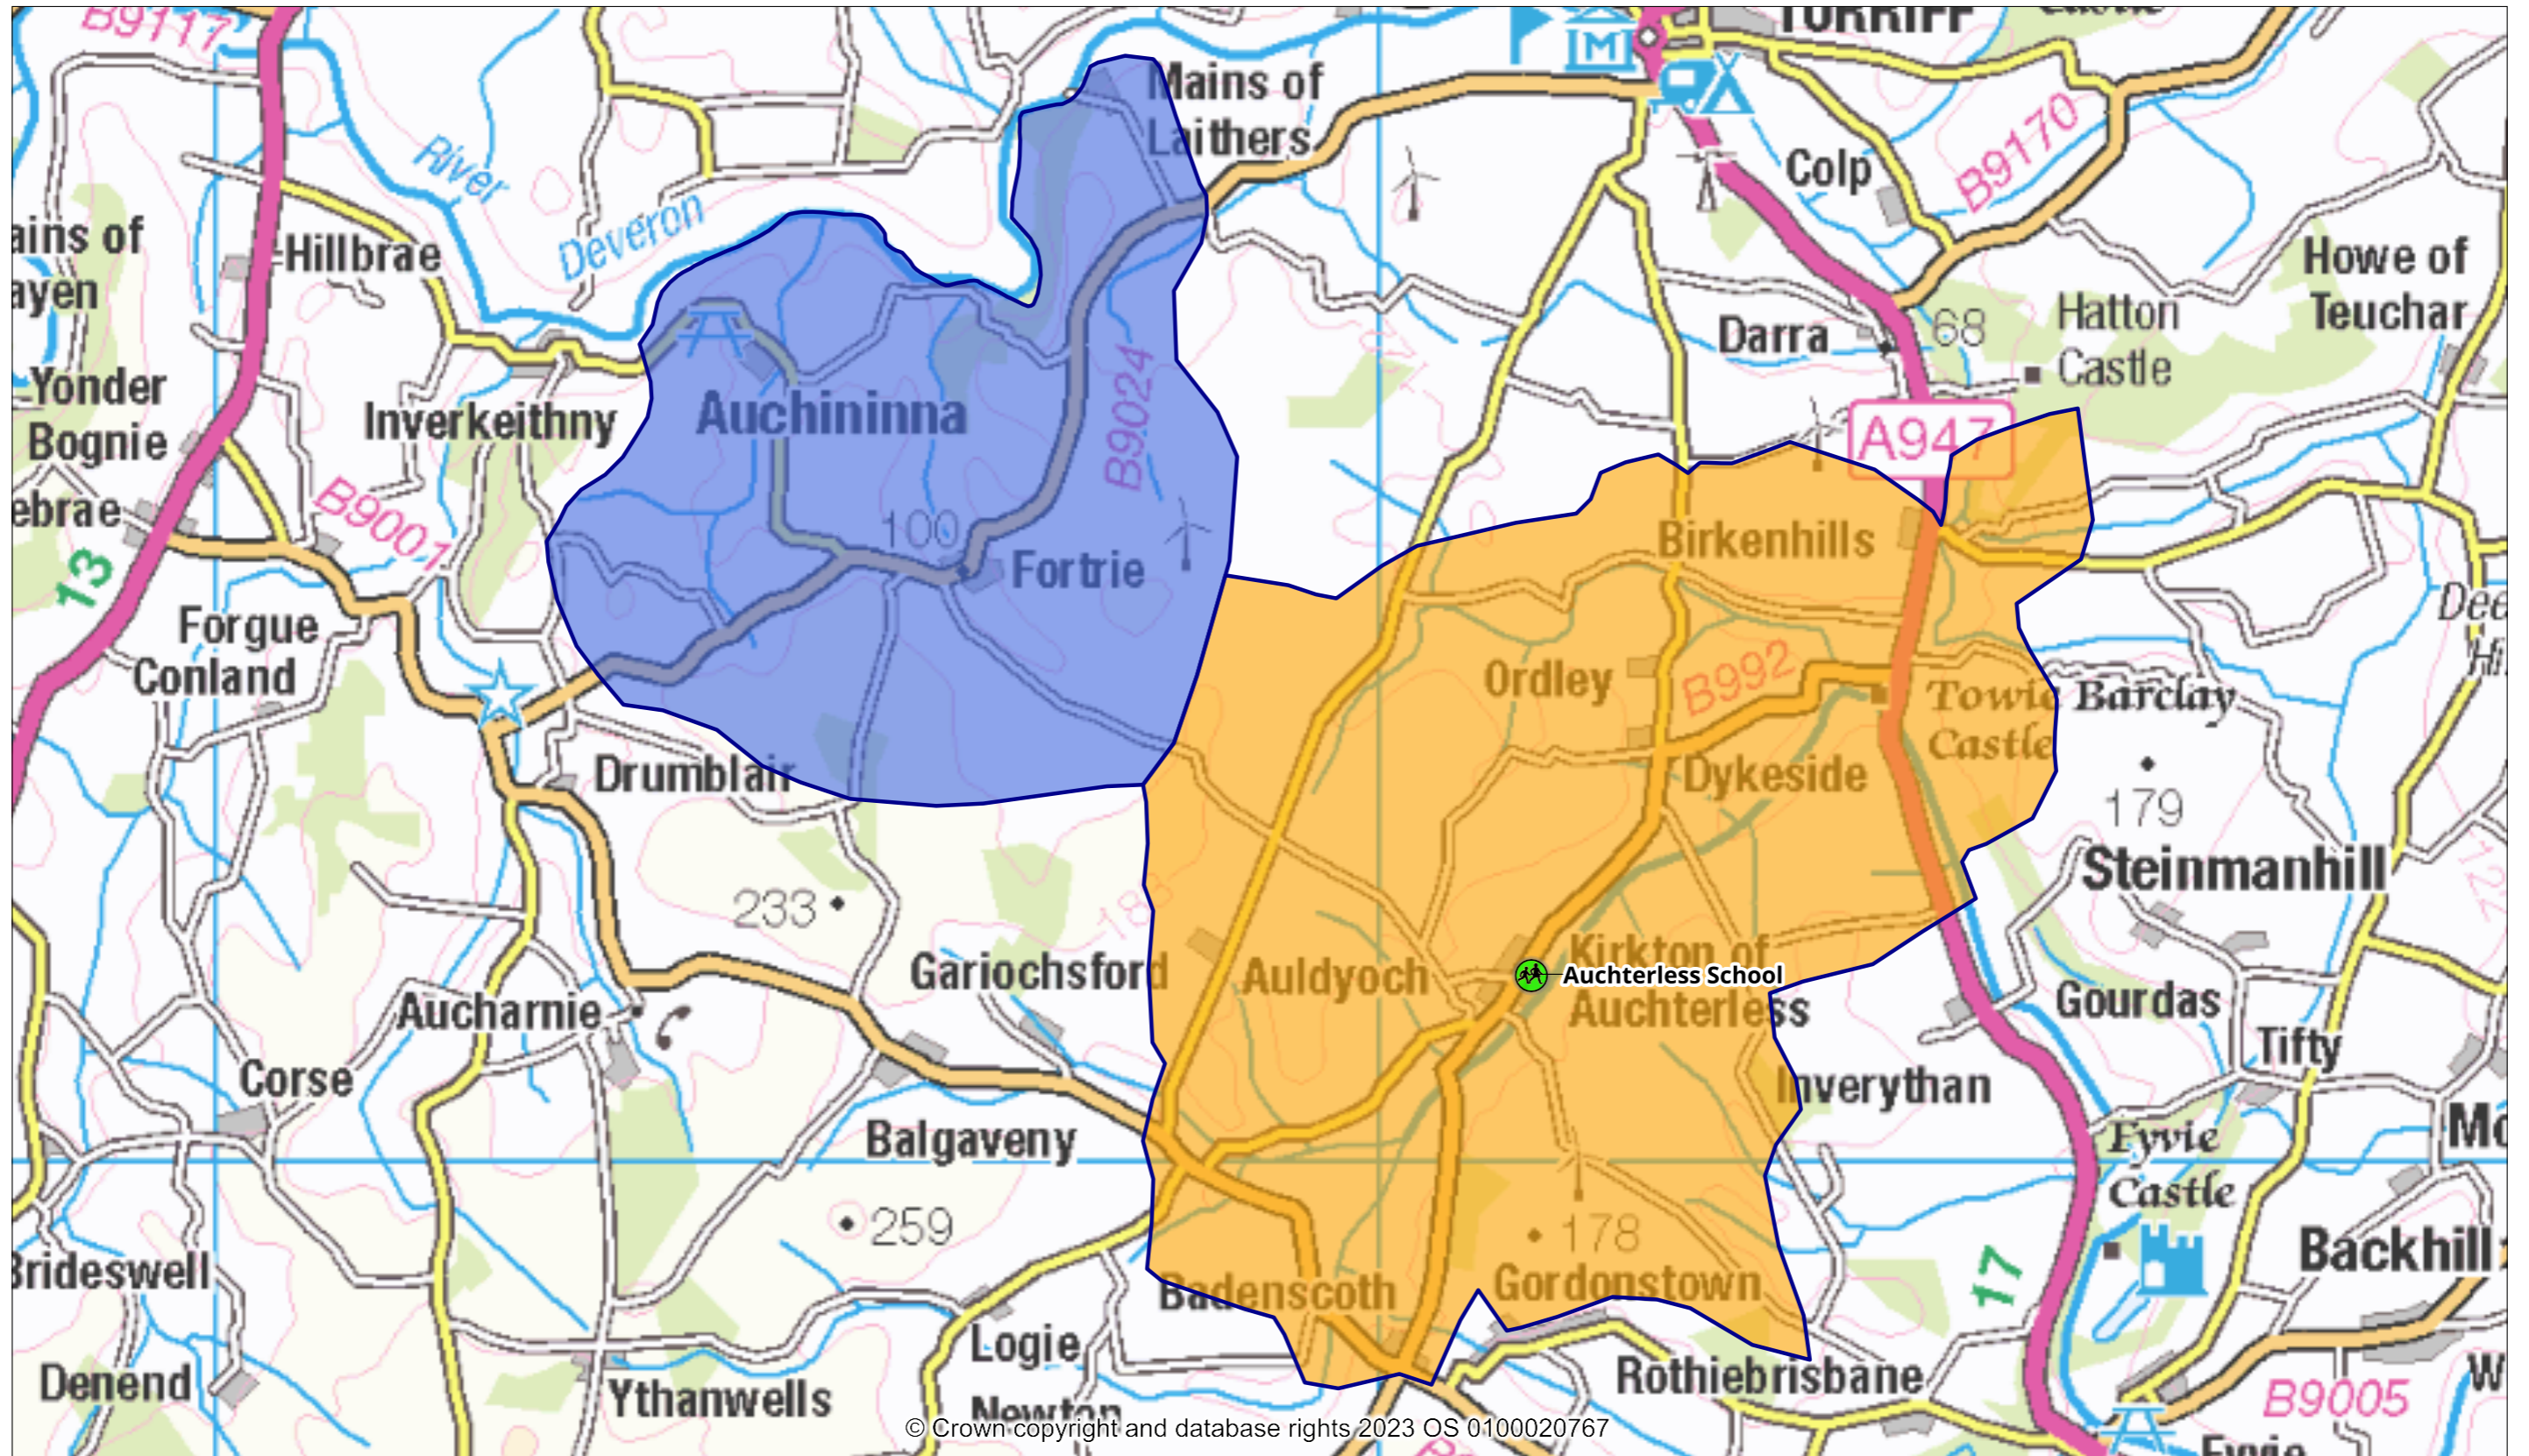

Easterfield School merged with Auchterless School

© Crown copyright and database rights 2023 OS 0100020767

Aberdeenshire Council
Woodhill House
Westburn Road
Aberdeen
AB16 5GB

Operator:	Learning Estates
Department:	E&CS
Drawing No:	1234-A
Date: 20/11/2023	Scale: 1:56999