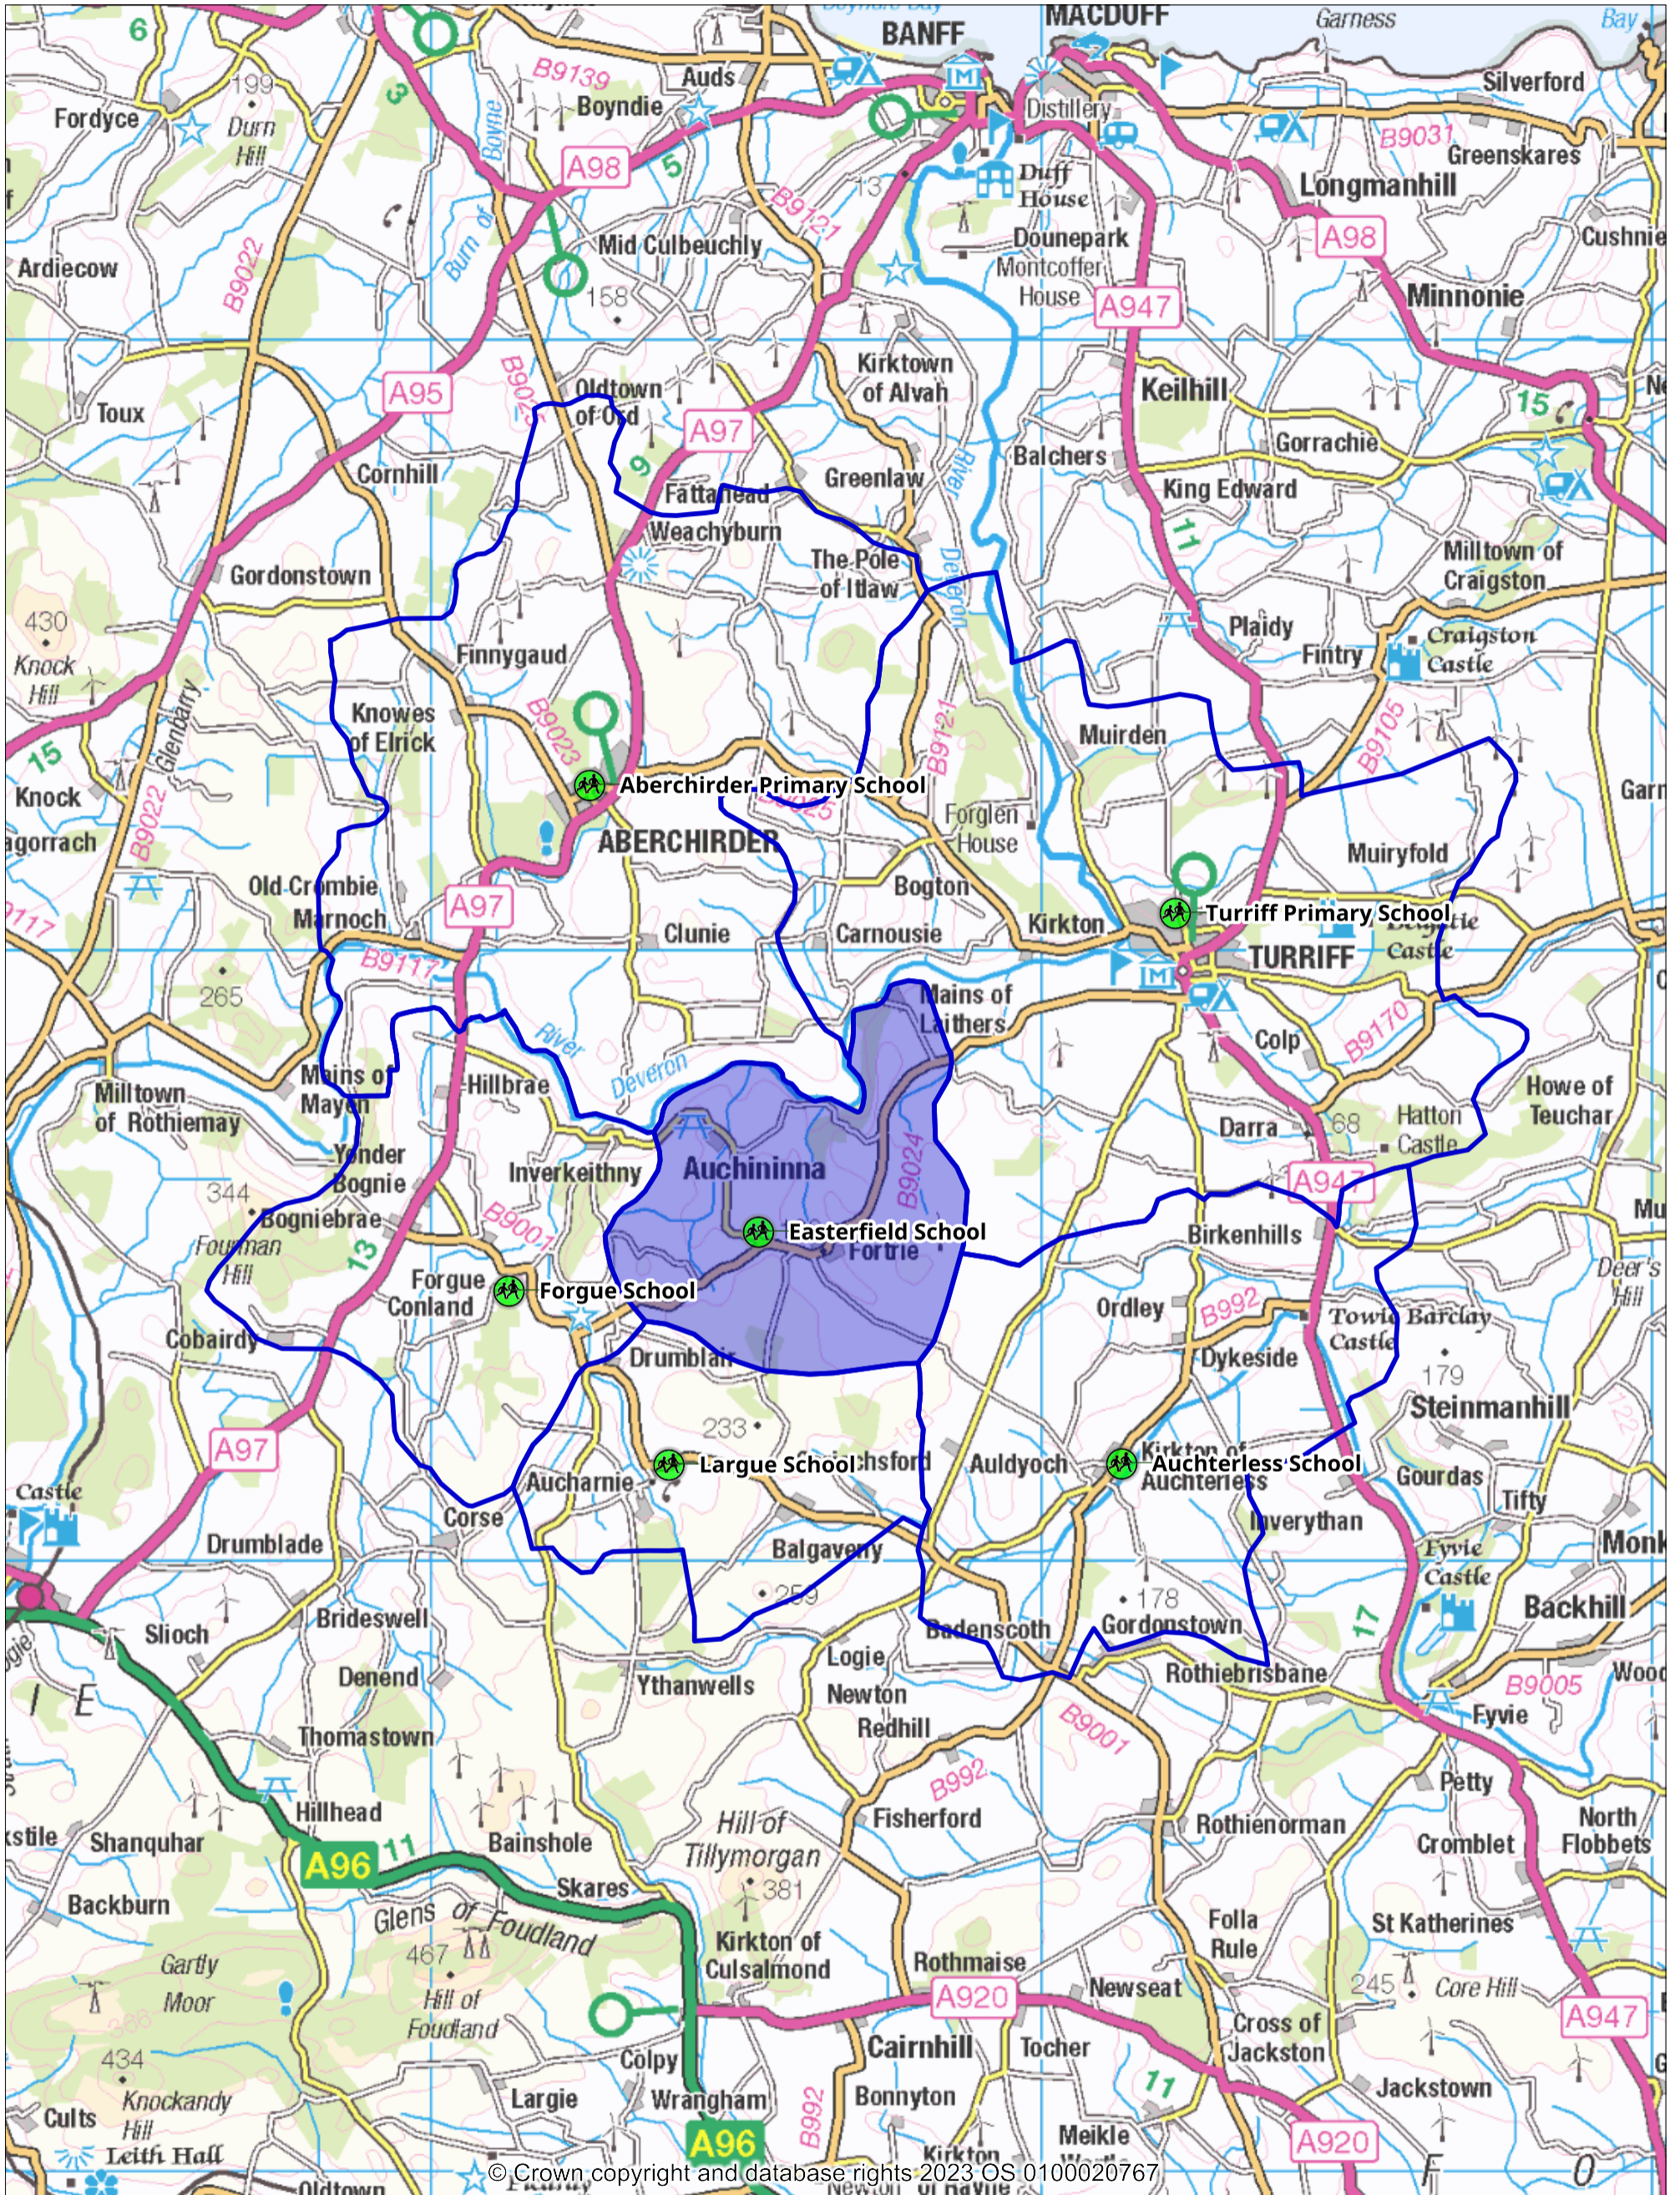

Easterfield School Catchment and Surrounding Schools

Aberdeenshire Council
 Woodhill House
 Westburn Road
 Aberdeen
 AB16 5GB

Operator:	Learning Estates
Department:	Education
Drawing No:	1234-A
Date: 18/09/2023	Scale: 1:103487