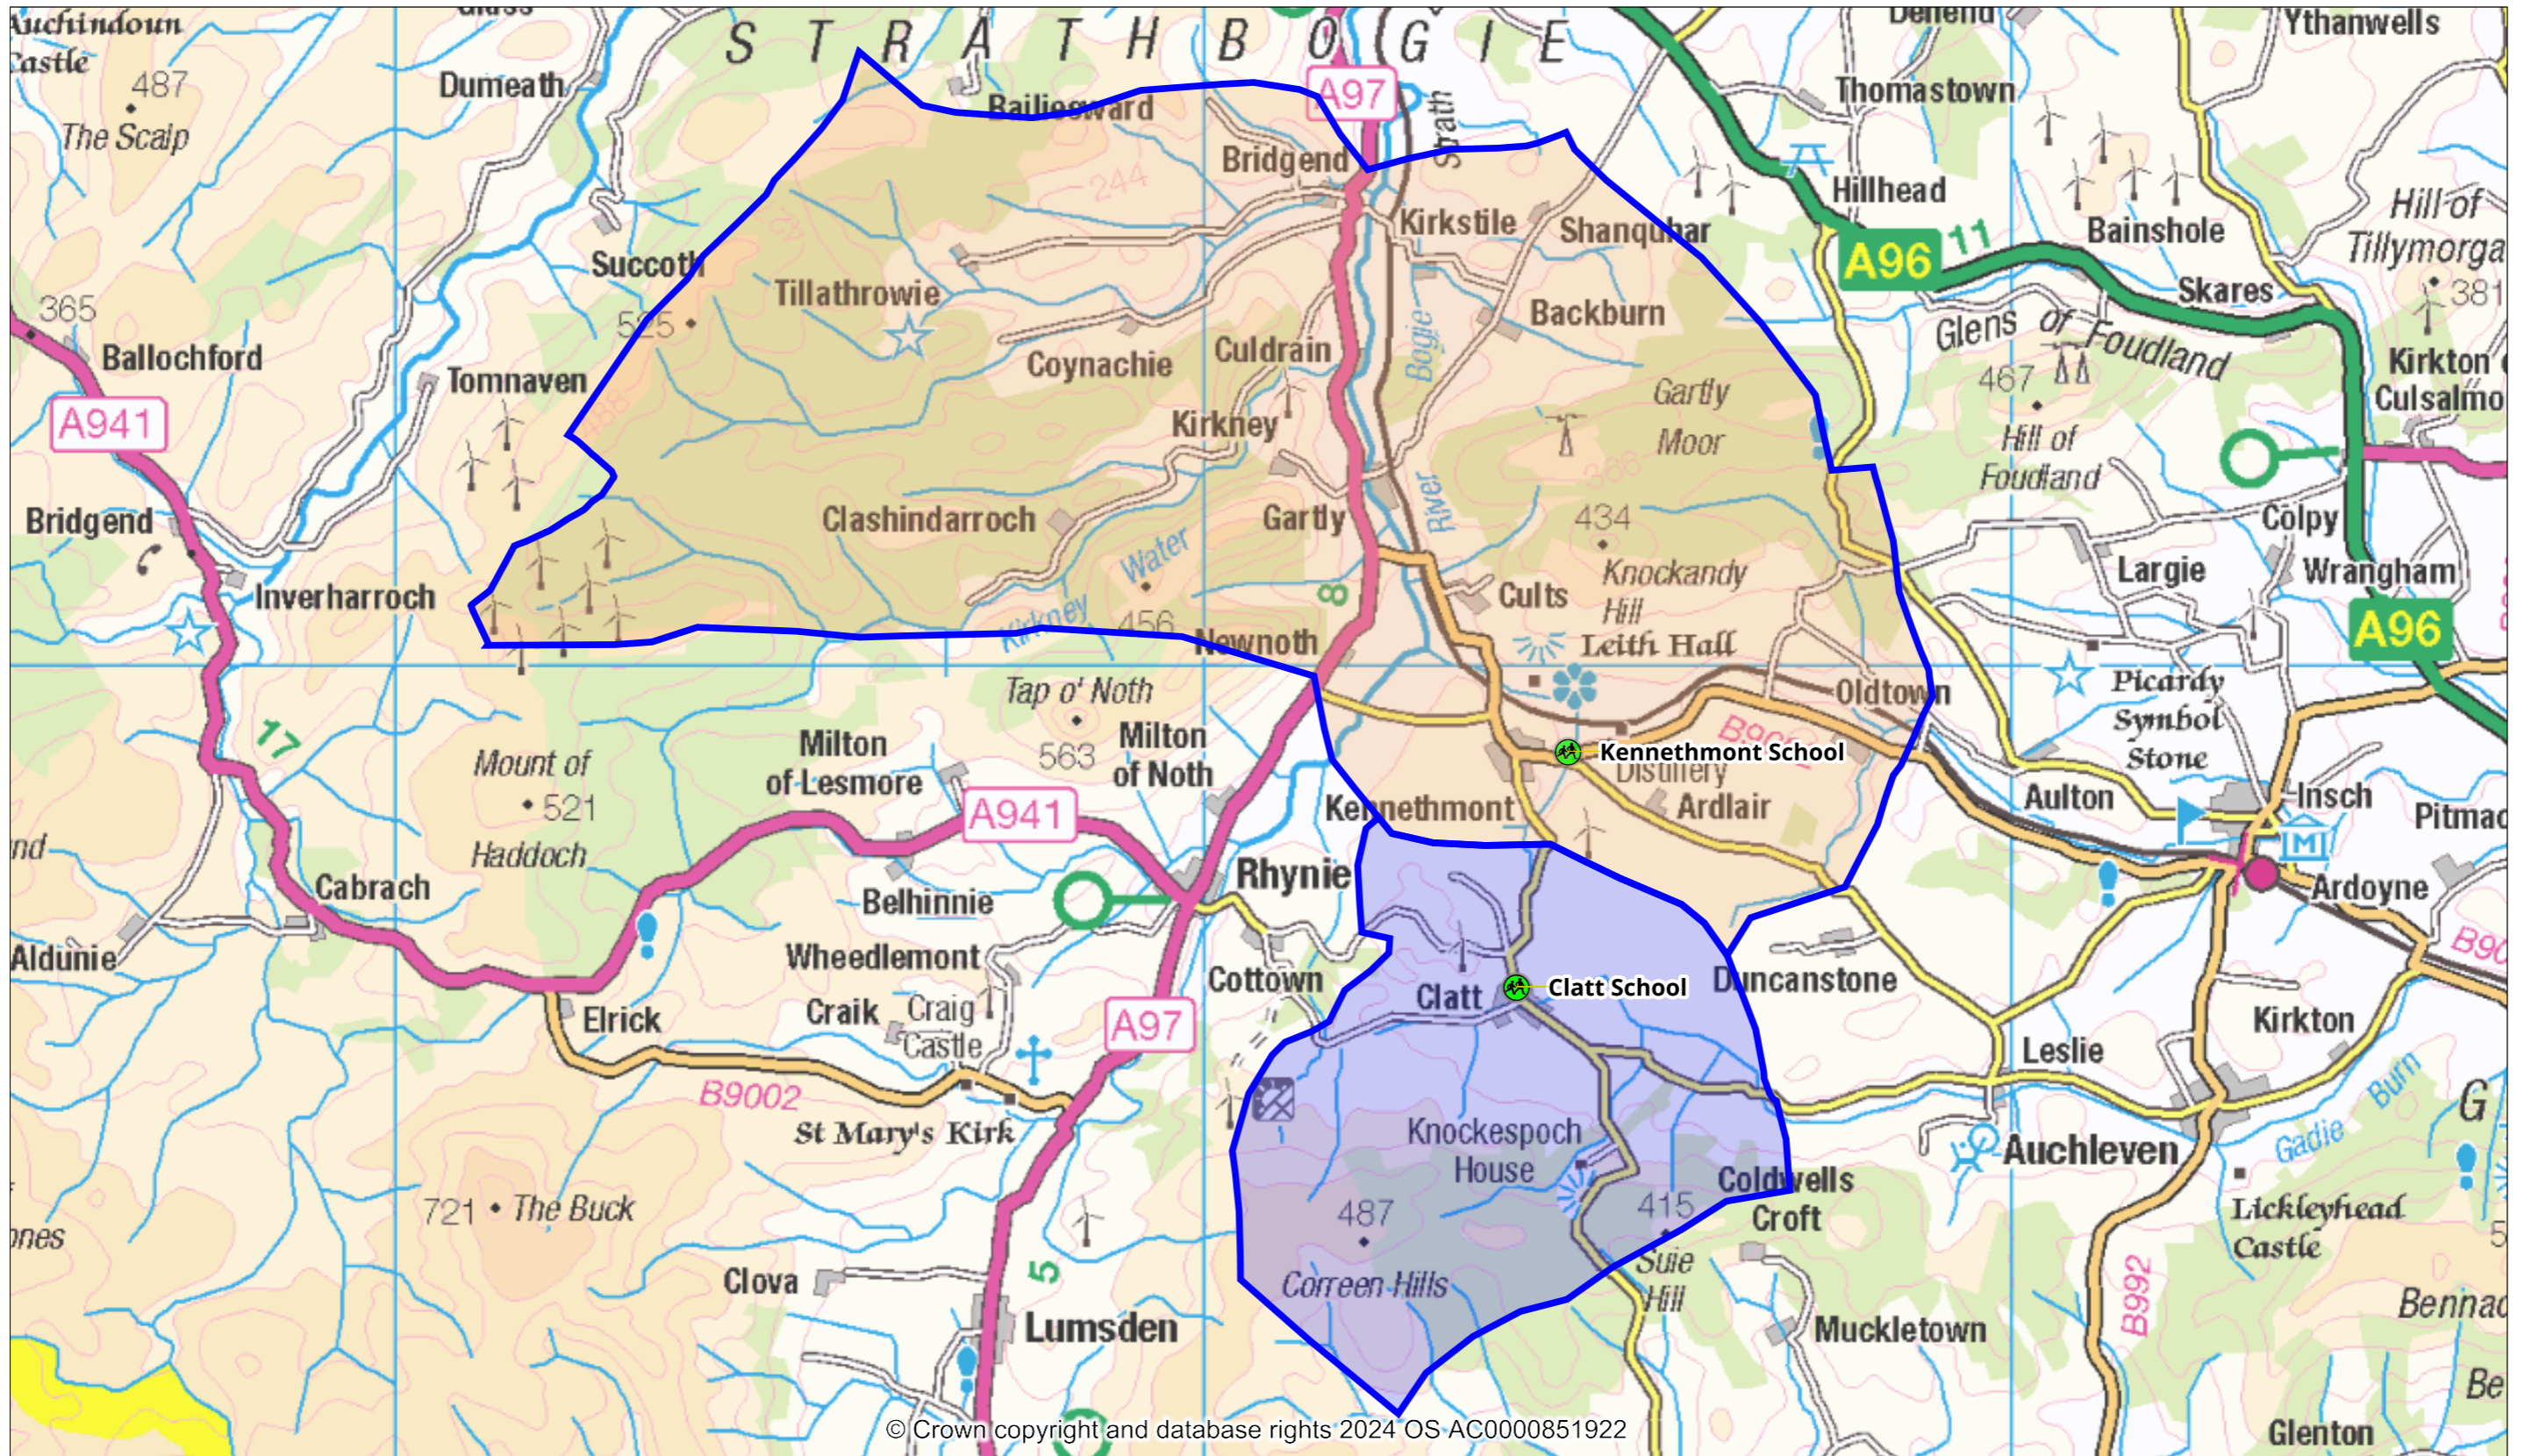

# Clatt School merged with Kennethmont School

© Crown copyright and database rights 2024 OS AC0000851922

Aberdeenshire Council  
 Woodhill House  
 Westburn Road  
 Aberdeen  
 AB16 5GB

Operator:	Learning Estates
Department:	ECS
Drawing No:	1234-A
Date: 03/09/2024	Scale: 1:82082