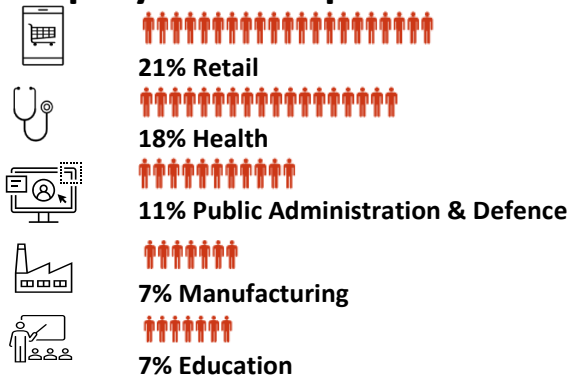

Community Facilities*

Library	Community Hall	Academy
Swimming Pool	Community Centre	Gym
Dance Studio	Sport Hall	Dr Bike
Live Life Aberdeenshire		

* Run by Aberdeenshire Council

Economy

Employment: top five sectors 2021

Aberdeenshire

Source: Business Register and Employment Survey 2021

Unemployment: proportion of residents aged 16 - 64

Proportion of unemployed residents was at a peak in 2020 with 4.2 due to the Covid-19 pandemic and has gradually reduced to 2.4 in 2022.