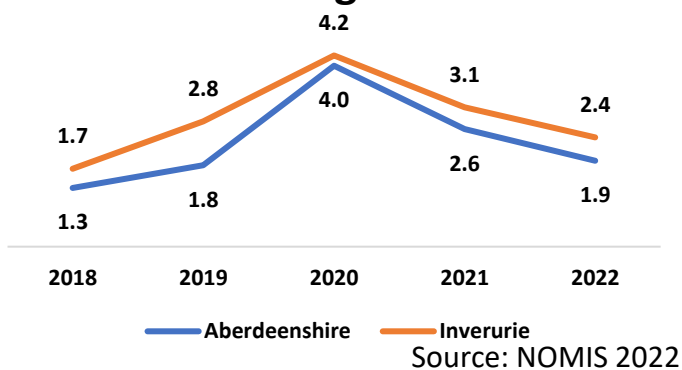

From mountain to sea

Inverurie 2023

Population

5.7% of
Aberdeenshire's
population lives in
Inverurie.

5% of Inverurie's
population is aged
80+ (Aberdeenshire
4.9%)

Information about Inverurie is
obtained by combining
information from individual
data zones.

Aberdeenshire

Source: Business Register and Employment Survey 2021

Unemployment: proportion of residents aged 16 - 64

Proportion of unemployed residents was at a peak in 2020 with 4.2 due to the Covid-19 pandemic and has gradually reduced to 2.4 in 2022.