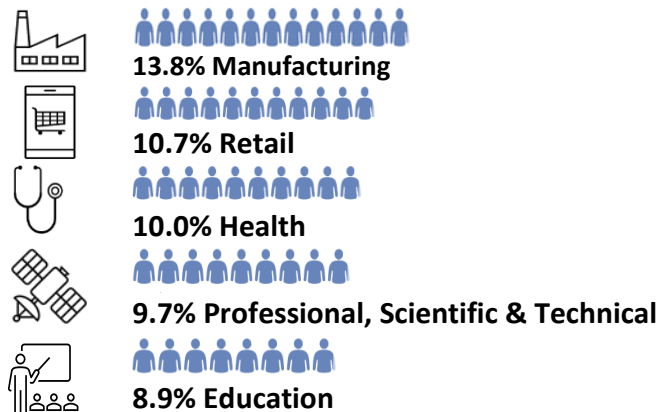

Community Facilities*

Library	Community Hall	Academy
Swimming Pool	Community Centre	Gym
Dance Studio	Sport Hall	Dr Bike
Live Life Aberdeenshire		

* Run by Aberdeenshire Council

Economy

Employment: top five sectors 2021

Aberdeenshire

Source: Business Register and Employment Survey 2021

Unemployment: proportion of residents aged 16 - 64

Proportion of unemployed residents was at a peak in 2020 with 4.2 due to the Covid-19 pandemic and has gradually reduced to 2.4 in 2022.