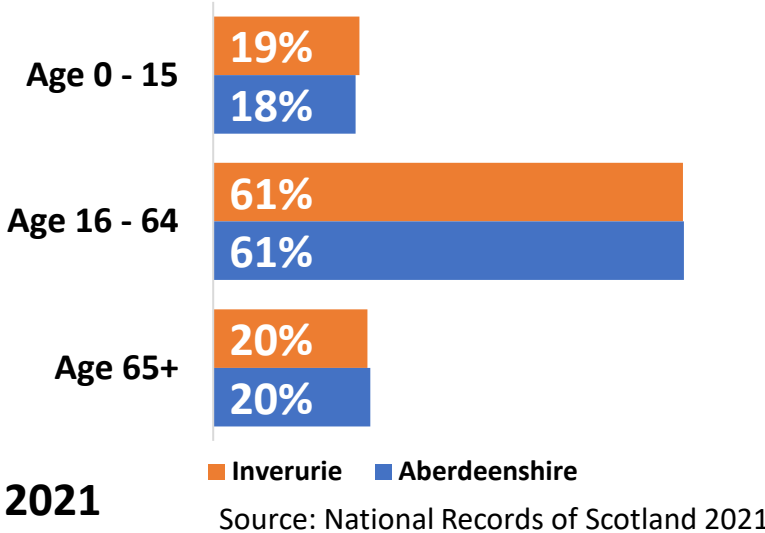

From mountain to sea

Inverurie 2023

Population

5.7% of
Aberdeenshire's
population lives in
Inverurie.

5% of Inverurie's
population is aged
80+ (Aberdeenshire
4.9%)

Information about Inverurie is
obtained by combining
information from individual
data zones.

Aberdeenshire

Source: Business Register and Employment Survey 2021

Unemployment: proportion of residents aged 16 - 64

Proportion of unemployed residents was at a peak in 2020 with 4.2 due to the Covid-19 pandemic and has gradually reduced to 2.4 in 2022.