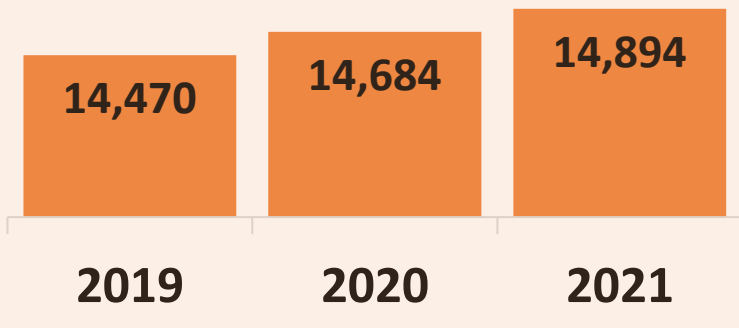

From mountain to sea

Inverurie 2023

Population

5.7% of
Aberdeenshire's
population lives in
Inverurie.

5% of Inverurie's
population is aged
80+ (Aberdeenshire
4.9%)

Information about Inverurie is
obtained by combining
information from individual
data zones.

Aberdeenshire

Source: Business Register and Employment Survey 2021

Unemployment: proportion of residents aged 16 - 64

Proportion of unemployed residents was at a peak in 2020 with 4.2 due to the Covid-19 pandemic and has gradually reduced to 2.4 in 2022.