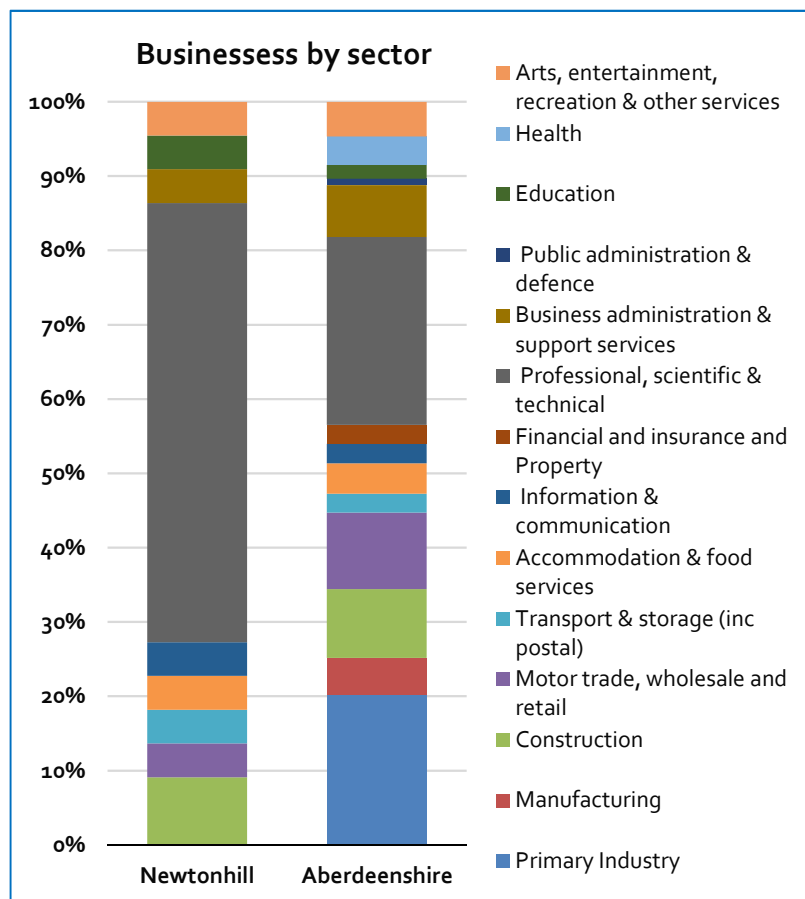

Income and Unemployment

	Newtonhill	Aberdeenshire
Average Household Income 2017	£50,893	£36,983
Unemployment 2016 (average rate %)	1.4%	1.4%

Source: CACI Paycheck 2017 Median Income (© 1996-2014 CACI Ltd) (www.caci.co.uk)
National Statistics (NOMIS) (www.nomisweb.co.uk). Information is ward data. JSA and Universal Credit

Industry and Business

Source: Aberdeenshire Council Employment Land Audit 2015/16 (www.aberdeenshire.gov.uk/statistics/ela)
NOMIS Business Counts 2016 (www.nomisweb.co.uk)