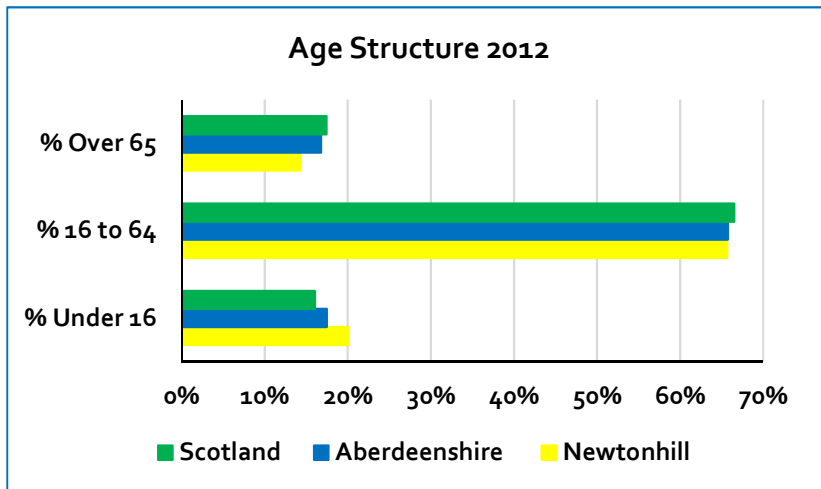

## Population

Newtonhill	
2011	2016 (est)
2,982	3,144

% change 2011 to 2016	
Newtonhill	Aberdeenshire
5.4%	3.6%

Source: Census 2011 ([www.scotlandscensus.gov.uk](http://www.scotlandscensus.gov.uk))  
NRS Mid 2012 and 2016 Population Estimates and internal estimates ([www.nrscotland.gov.uk](http://www.nrscotland.gov.uk))