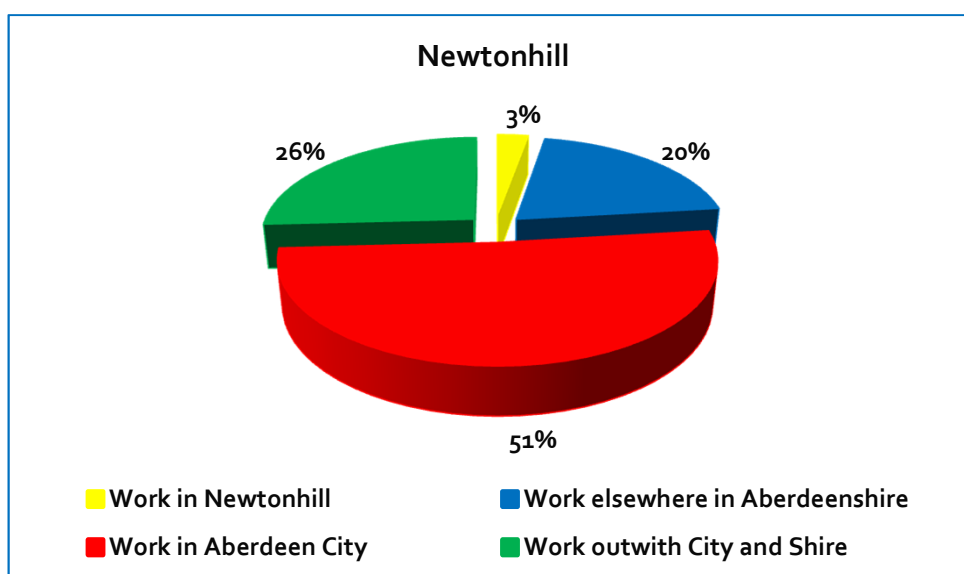

Travel to Work

Source: Census 2011 (www.scotlandscensus.gov.uk)