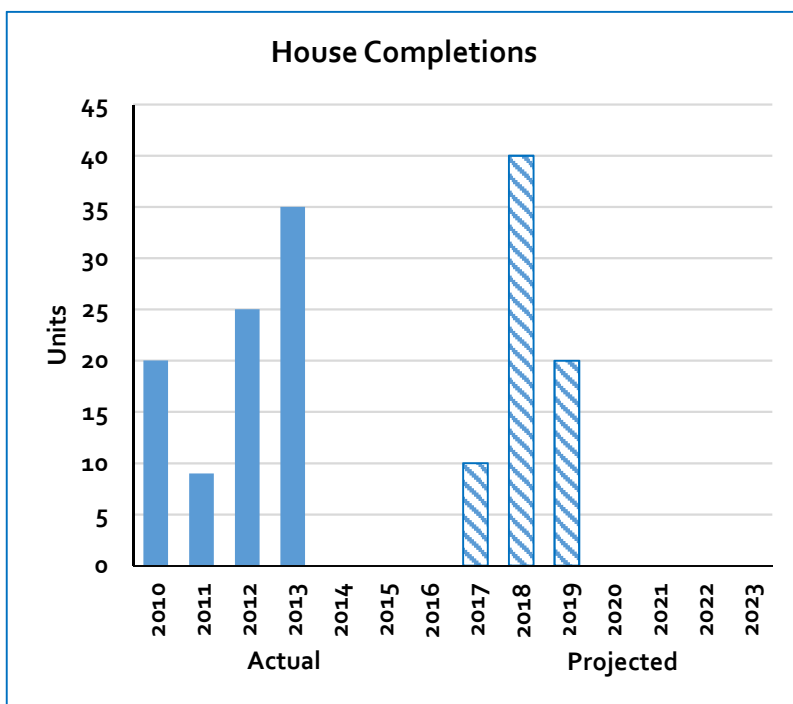

## Population

Newtonhill	
2011	2016 (est)
2,982	3,144

% change 2011 to 2016	
Newtonhill	Aberdeenshire
5.4%	3.6%

Source: Census 2011 ([www.scotlandscensus.gov.uk](http://www.scotlandscensus.gov.uk))  
NRS Mid 2012 and 2016 Population Estimates and internal estimates ([www.nrscotland.gov.uk](http://www.nrscotland.gov.uk))

## Housing

Housing Stock - Newtonhill		
2011	2016	% change 2011 - 2016
1,182	1,251	5.8%

Average House Price 2015	
Newtonhill	Aberdeenshire
£254,072	£235,471

Source: Aberdeenshire Council Housing Land Audit 2017 ([www.aberdeenshire.gov.uk/statistics/hla/](http://www.aberdeenshire.gov.uk/statistics/hla/))  
2015 Sasines (Registers of Scotland)