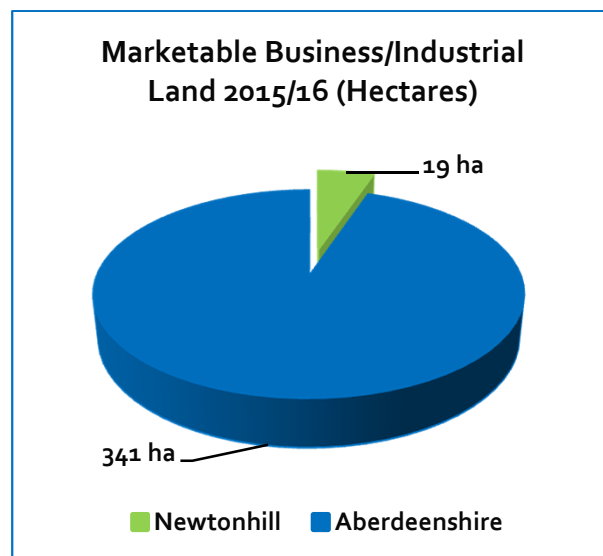

Income and Unemployment

	Newtonhill	Aberdeenshire
Average Household Income 2017	£50,893	£36,983
Unemployment 2016 (average rate %)	1.4%	1.4%

Source: CACI Paycheck 2017 Median Income (© 1996-2014 CACI Ltd) (www.caci.co.uk)
National Statistics (NOMIS) (www.nomisweb.co.uk). Information is ward data. JSA and Universal Credit

Industry and Business

Source: Aberdeenshire Council Employment Land Audit 2015/16 (www.aberdeenshire.gov.uk/statistics/ela)
NOMIS Business Counts 2016 (www.nomisweb.co.uk)