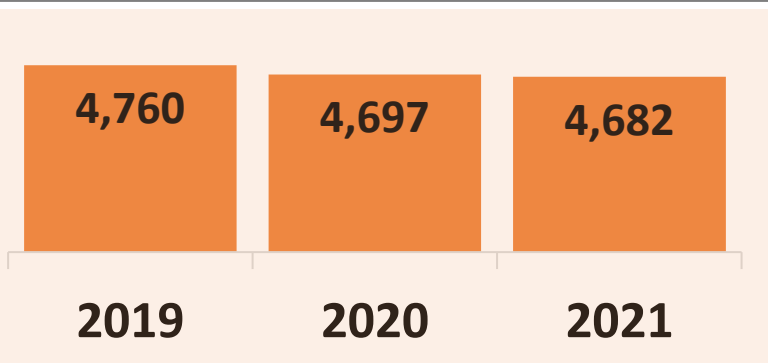

# Turriff 2023

## Population

1.8% of  
Aberdeenshire's  
population lives in  
Turriff.

7% of Turriff's  
population is aged  
80+ (Aberdeenshire  
4.9%)

2021 Source: National Records of Scotland 2021

Information about Turriff is obtained by combining information from individual data zones.