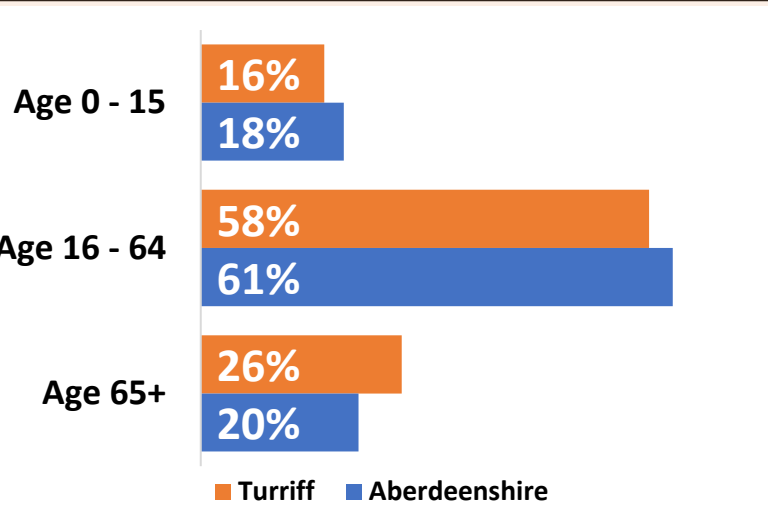

## Population

1.8% of  
Aberdeenshire's  
population lives in  
Turriff.

7% of Turriff's  
population is aged  
80+ (Aberdeenshire  
4.9%)

2021 Source: National Records of Scotland 2021

Information about Turriff is obtained by combining information from individual data zones.