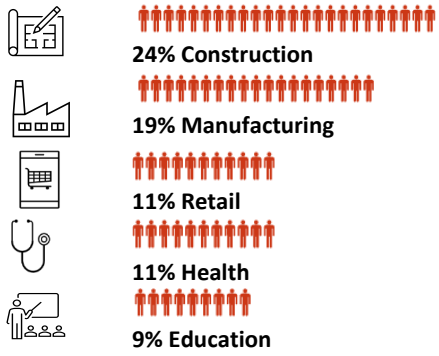

## Community Facilities\*

Community Centre	Library	Sports Hall
Swimming Pool	Gym	5-Aside 3G Pitch
Football Pitch	Academy	
<a href="#">Live Life Aberdeenshire</a>		

\*Run by Aberdeenshire Council

# Economy

## Employment: top five sectors 2021