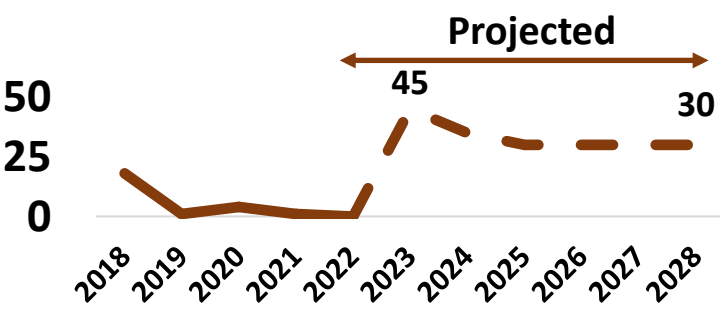

Housing

Number of house completions