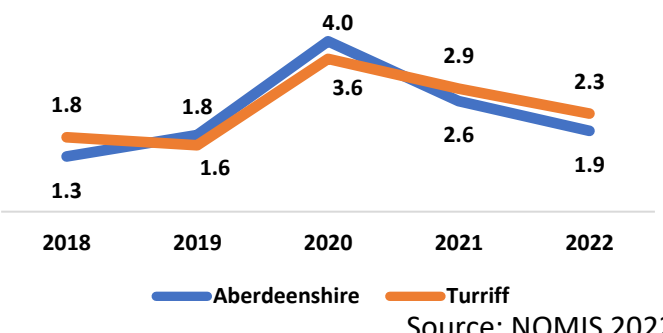

Unemployment: proportion of residents aged 16 - 64