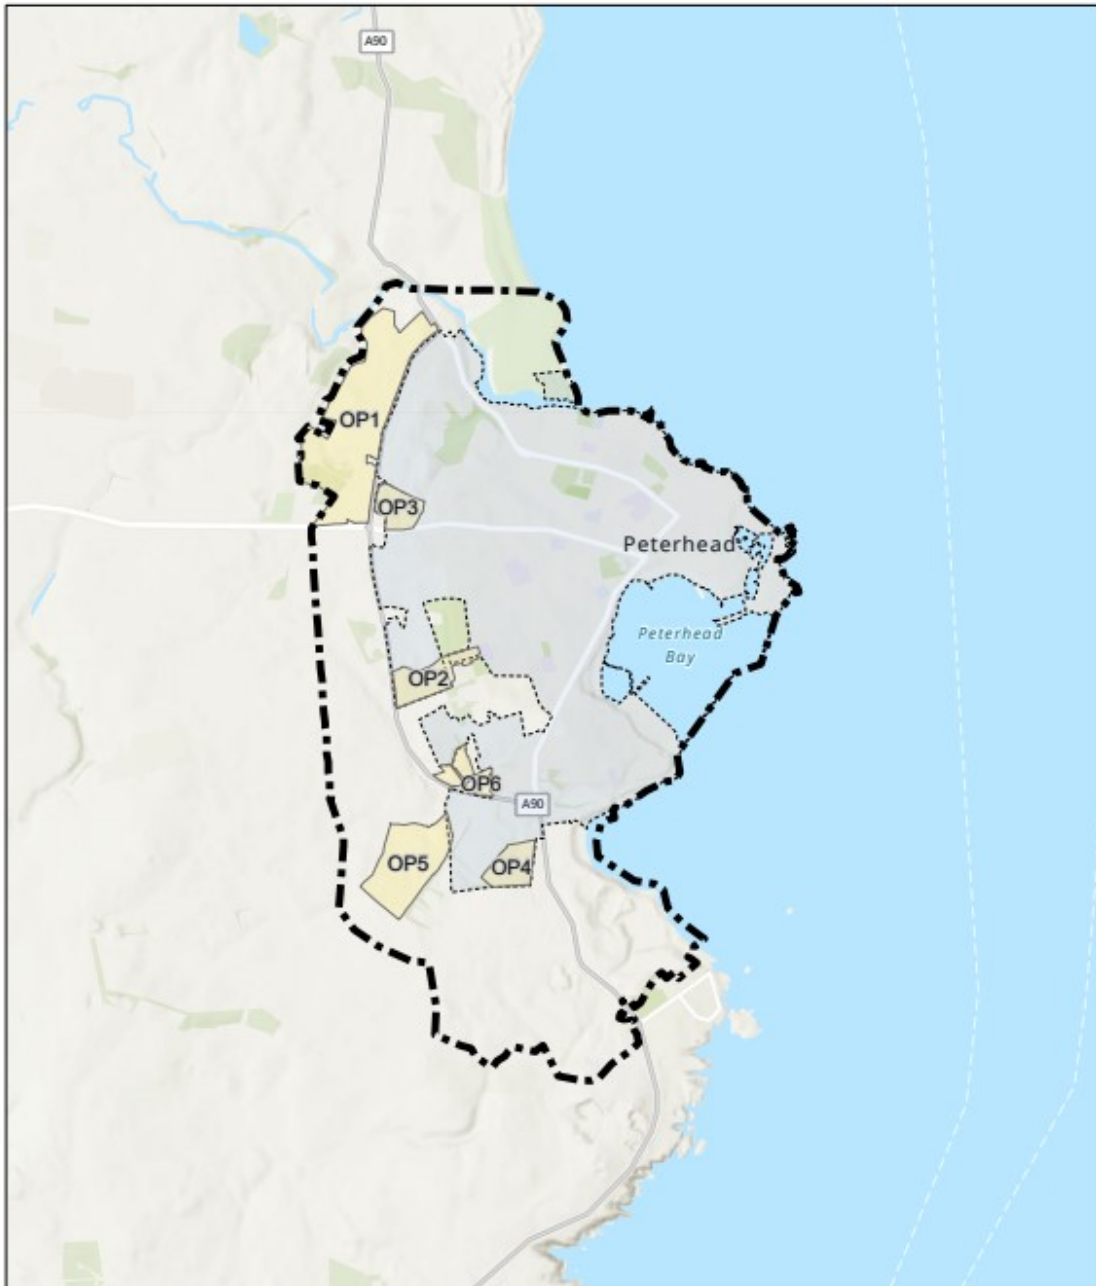

Peterhead

03/07/2024

 Revised Peterhead Boundary

 LDP Opportunity Sites

 Localities Boundaries

World Hillshade

Esri, Intermap, NASA, NGA, USGS, Esri UK, Esri, TomTom, Garmin, Foursquare, GeoTechnologies, Inc, METI/NASA, USGS