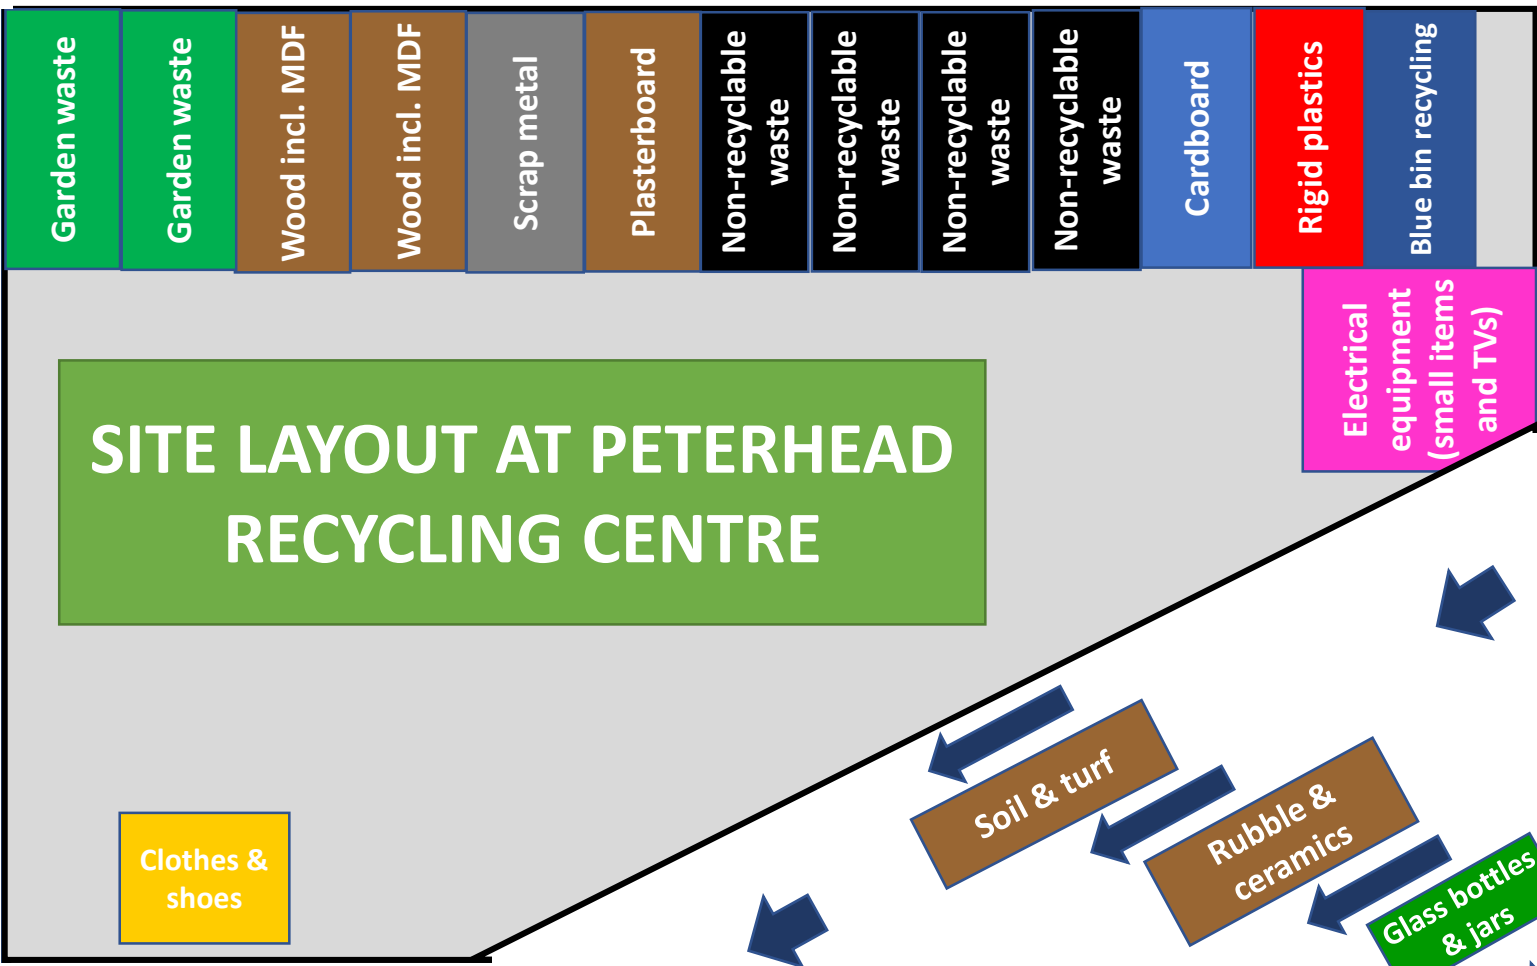

Damhead Road

IN

OUT

# SITE LAYOUT AT PETERHEAD RECYCLING CENTRE

Household batteries  
 Car batteries  
 Used engine oil

SITE OFFICE

Cooking oil

Fluorescent tubes

Reuse (furniture and household goods)

Gas cylinders

Electrical equipment (large items)