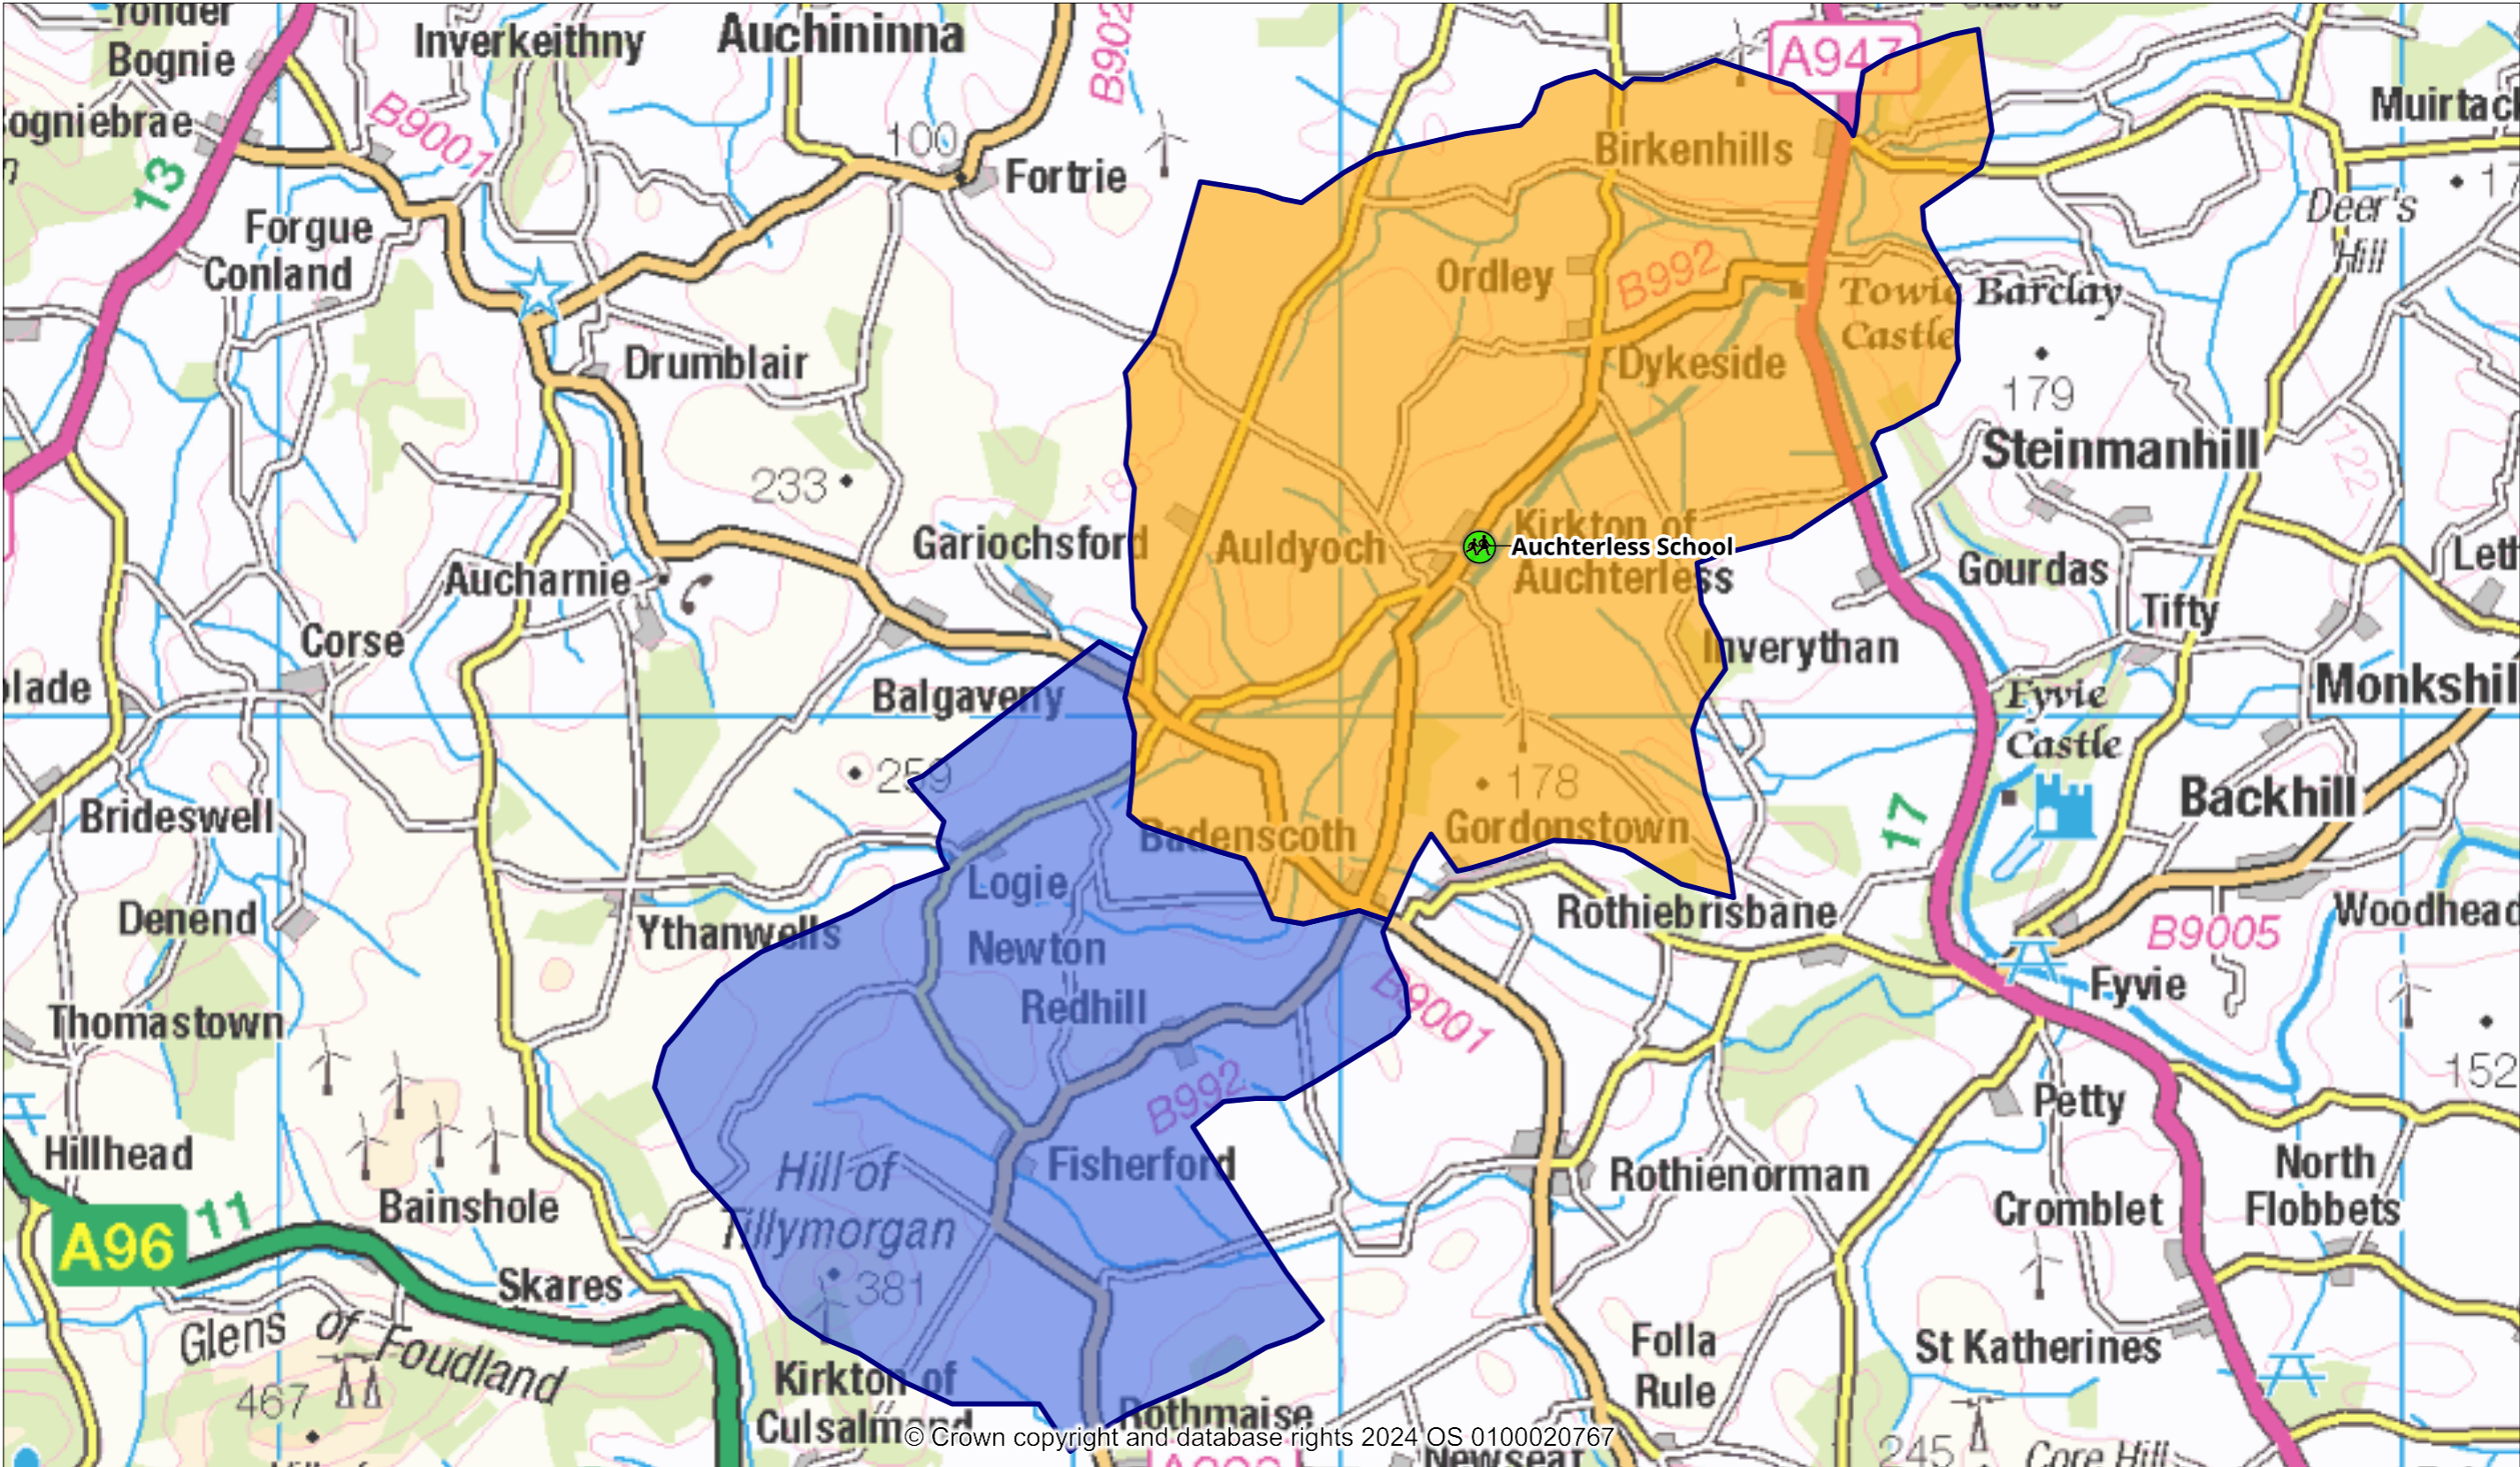

Fisherford School merged with Auchterless School

© Crown copyright and database rights 2024 OS 0100020767

Aberdeenshire Council
 Woodhill House
 Westburn Road
 Aberdeen
 AB16 5GB

Operator:	Learning Estates
Department:	ECS
Drawing No:	1234-A
Date:	08/01/2024
Scale:	1:63000