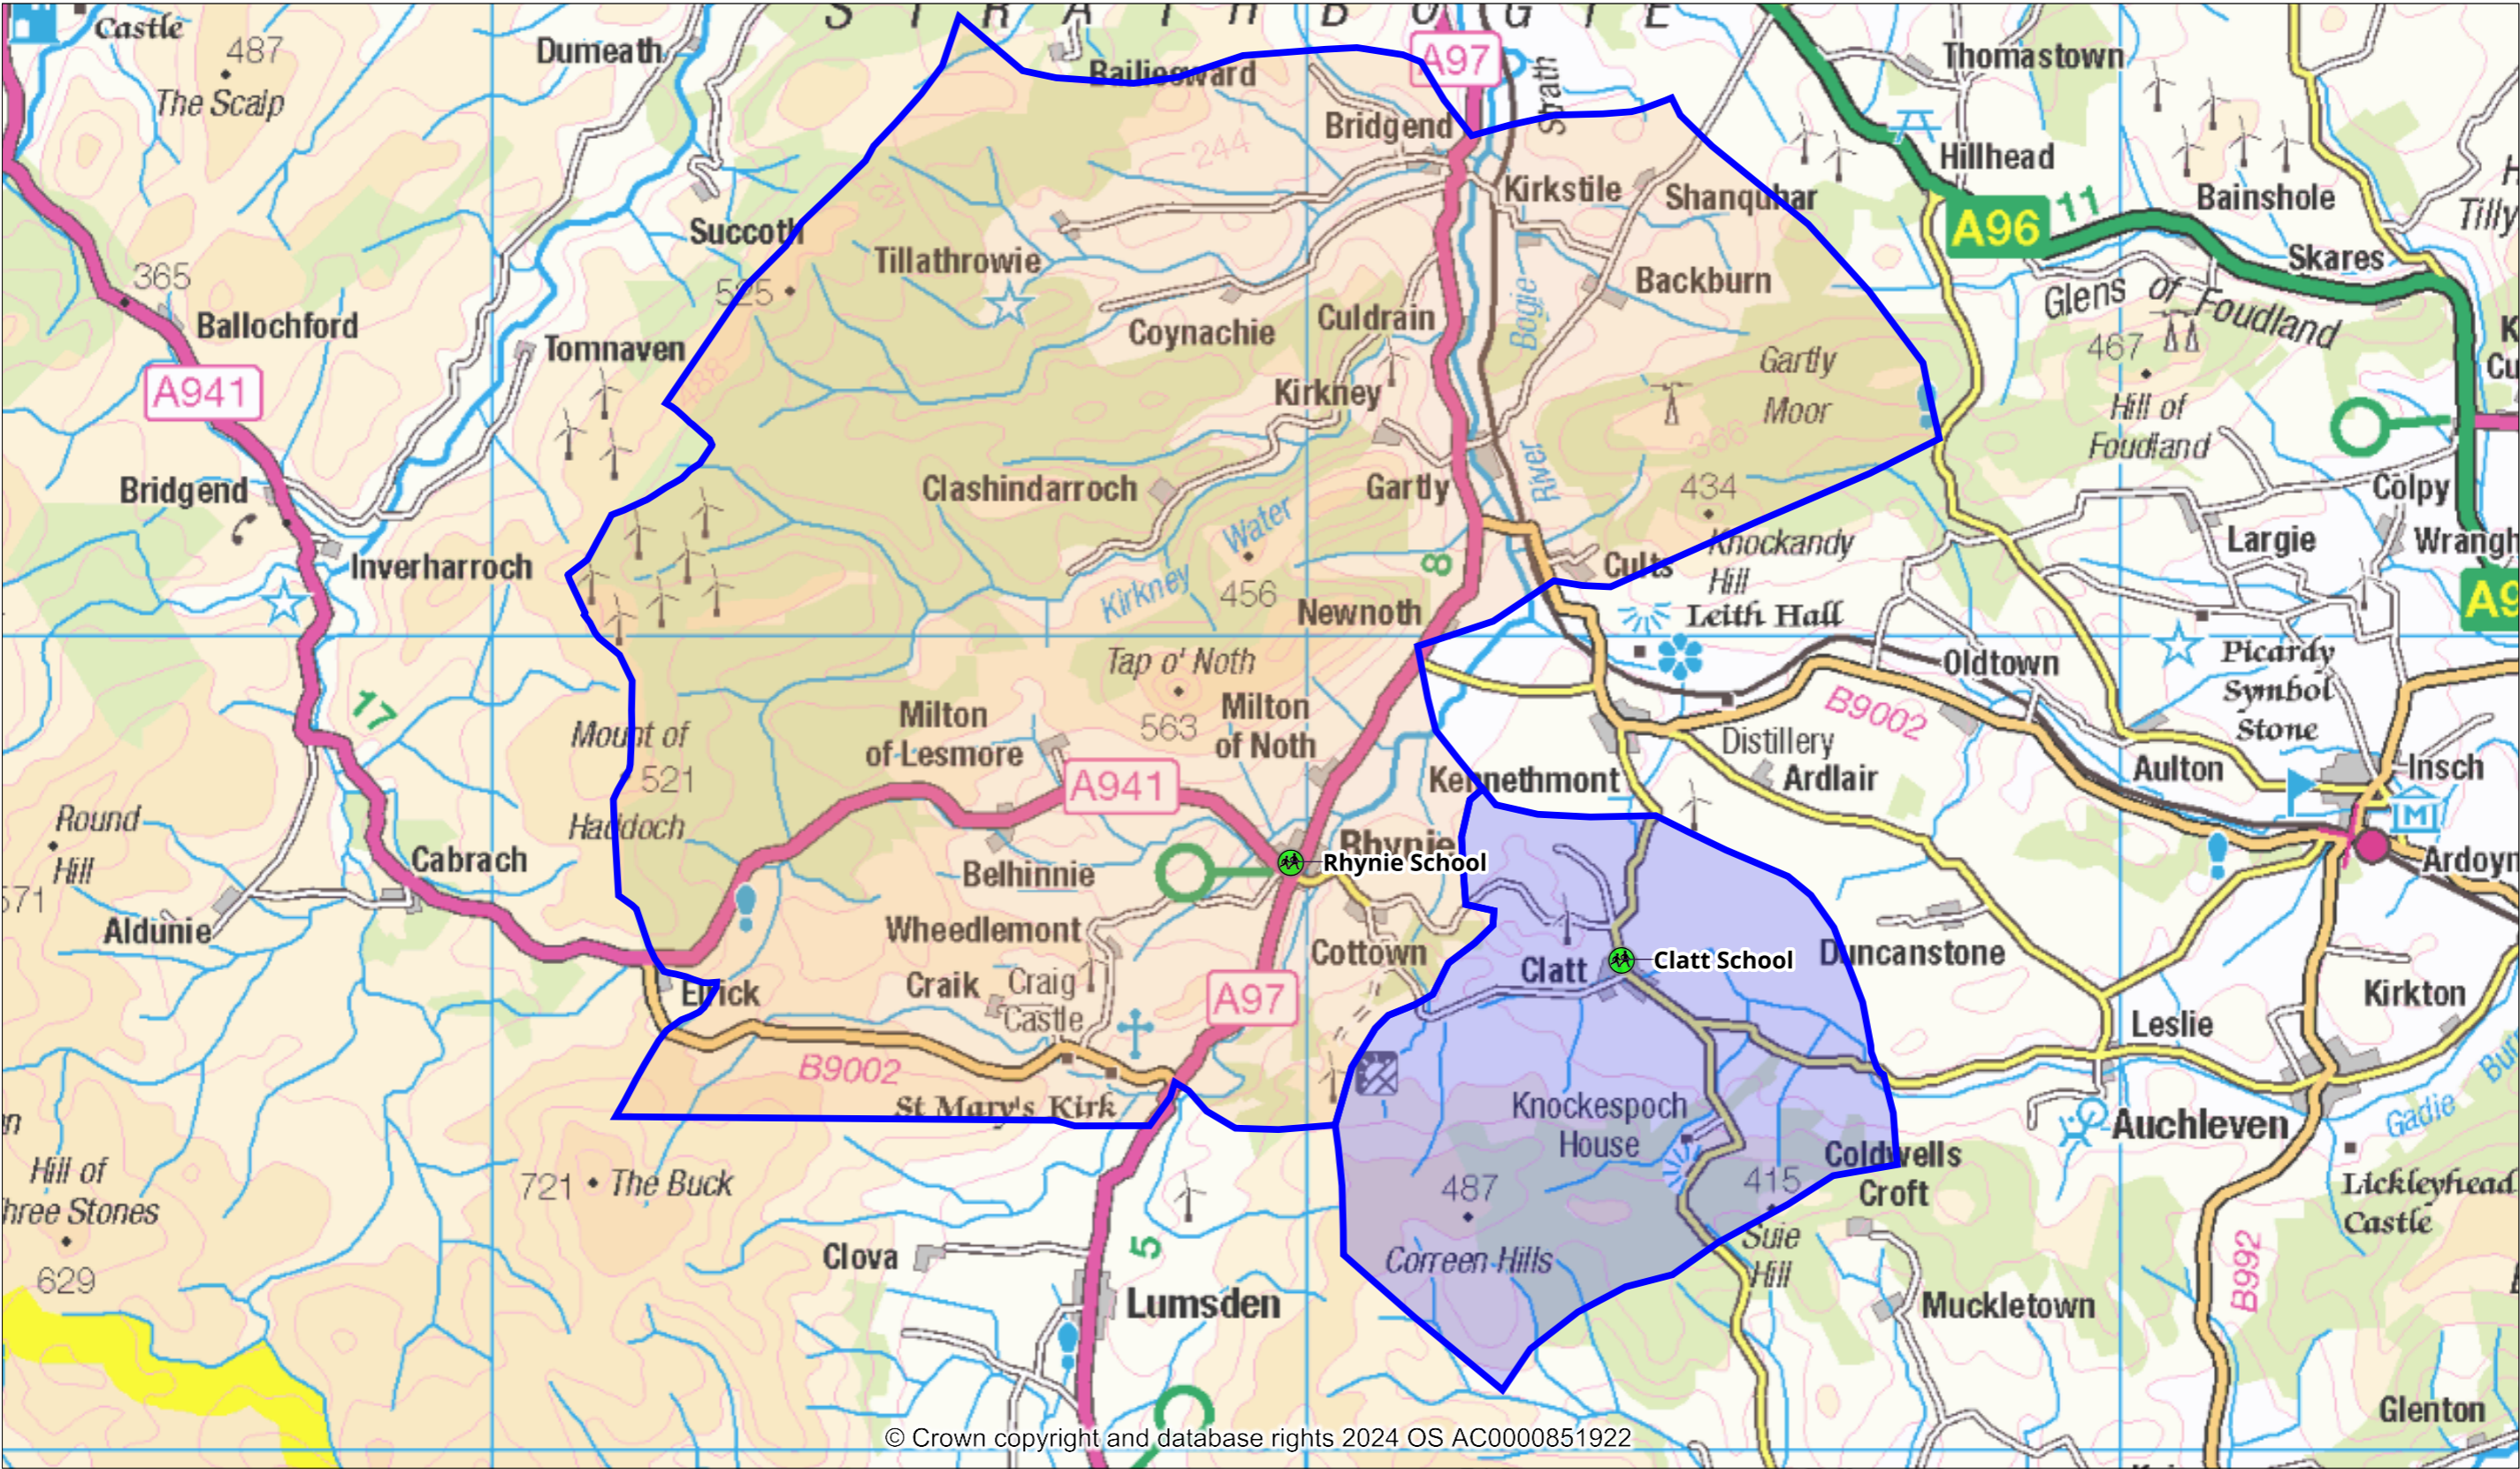

Clatt School merged with Rhynie School

© Crown copyright and database rights 2024 OS AC0000851922

Aberdeenshire Council
 Woodhill House
 Westburn Road
 Aberdeen
 AB16 5GB

Operator:	Learning Estates
Department:	ECS
Drawing No:	1234-A
Date: 03/09/2024	Scale: 1:82082