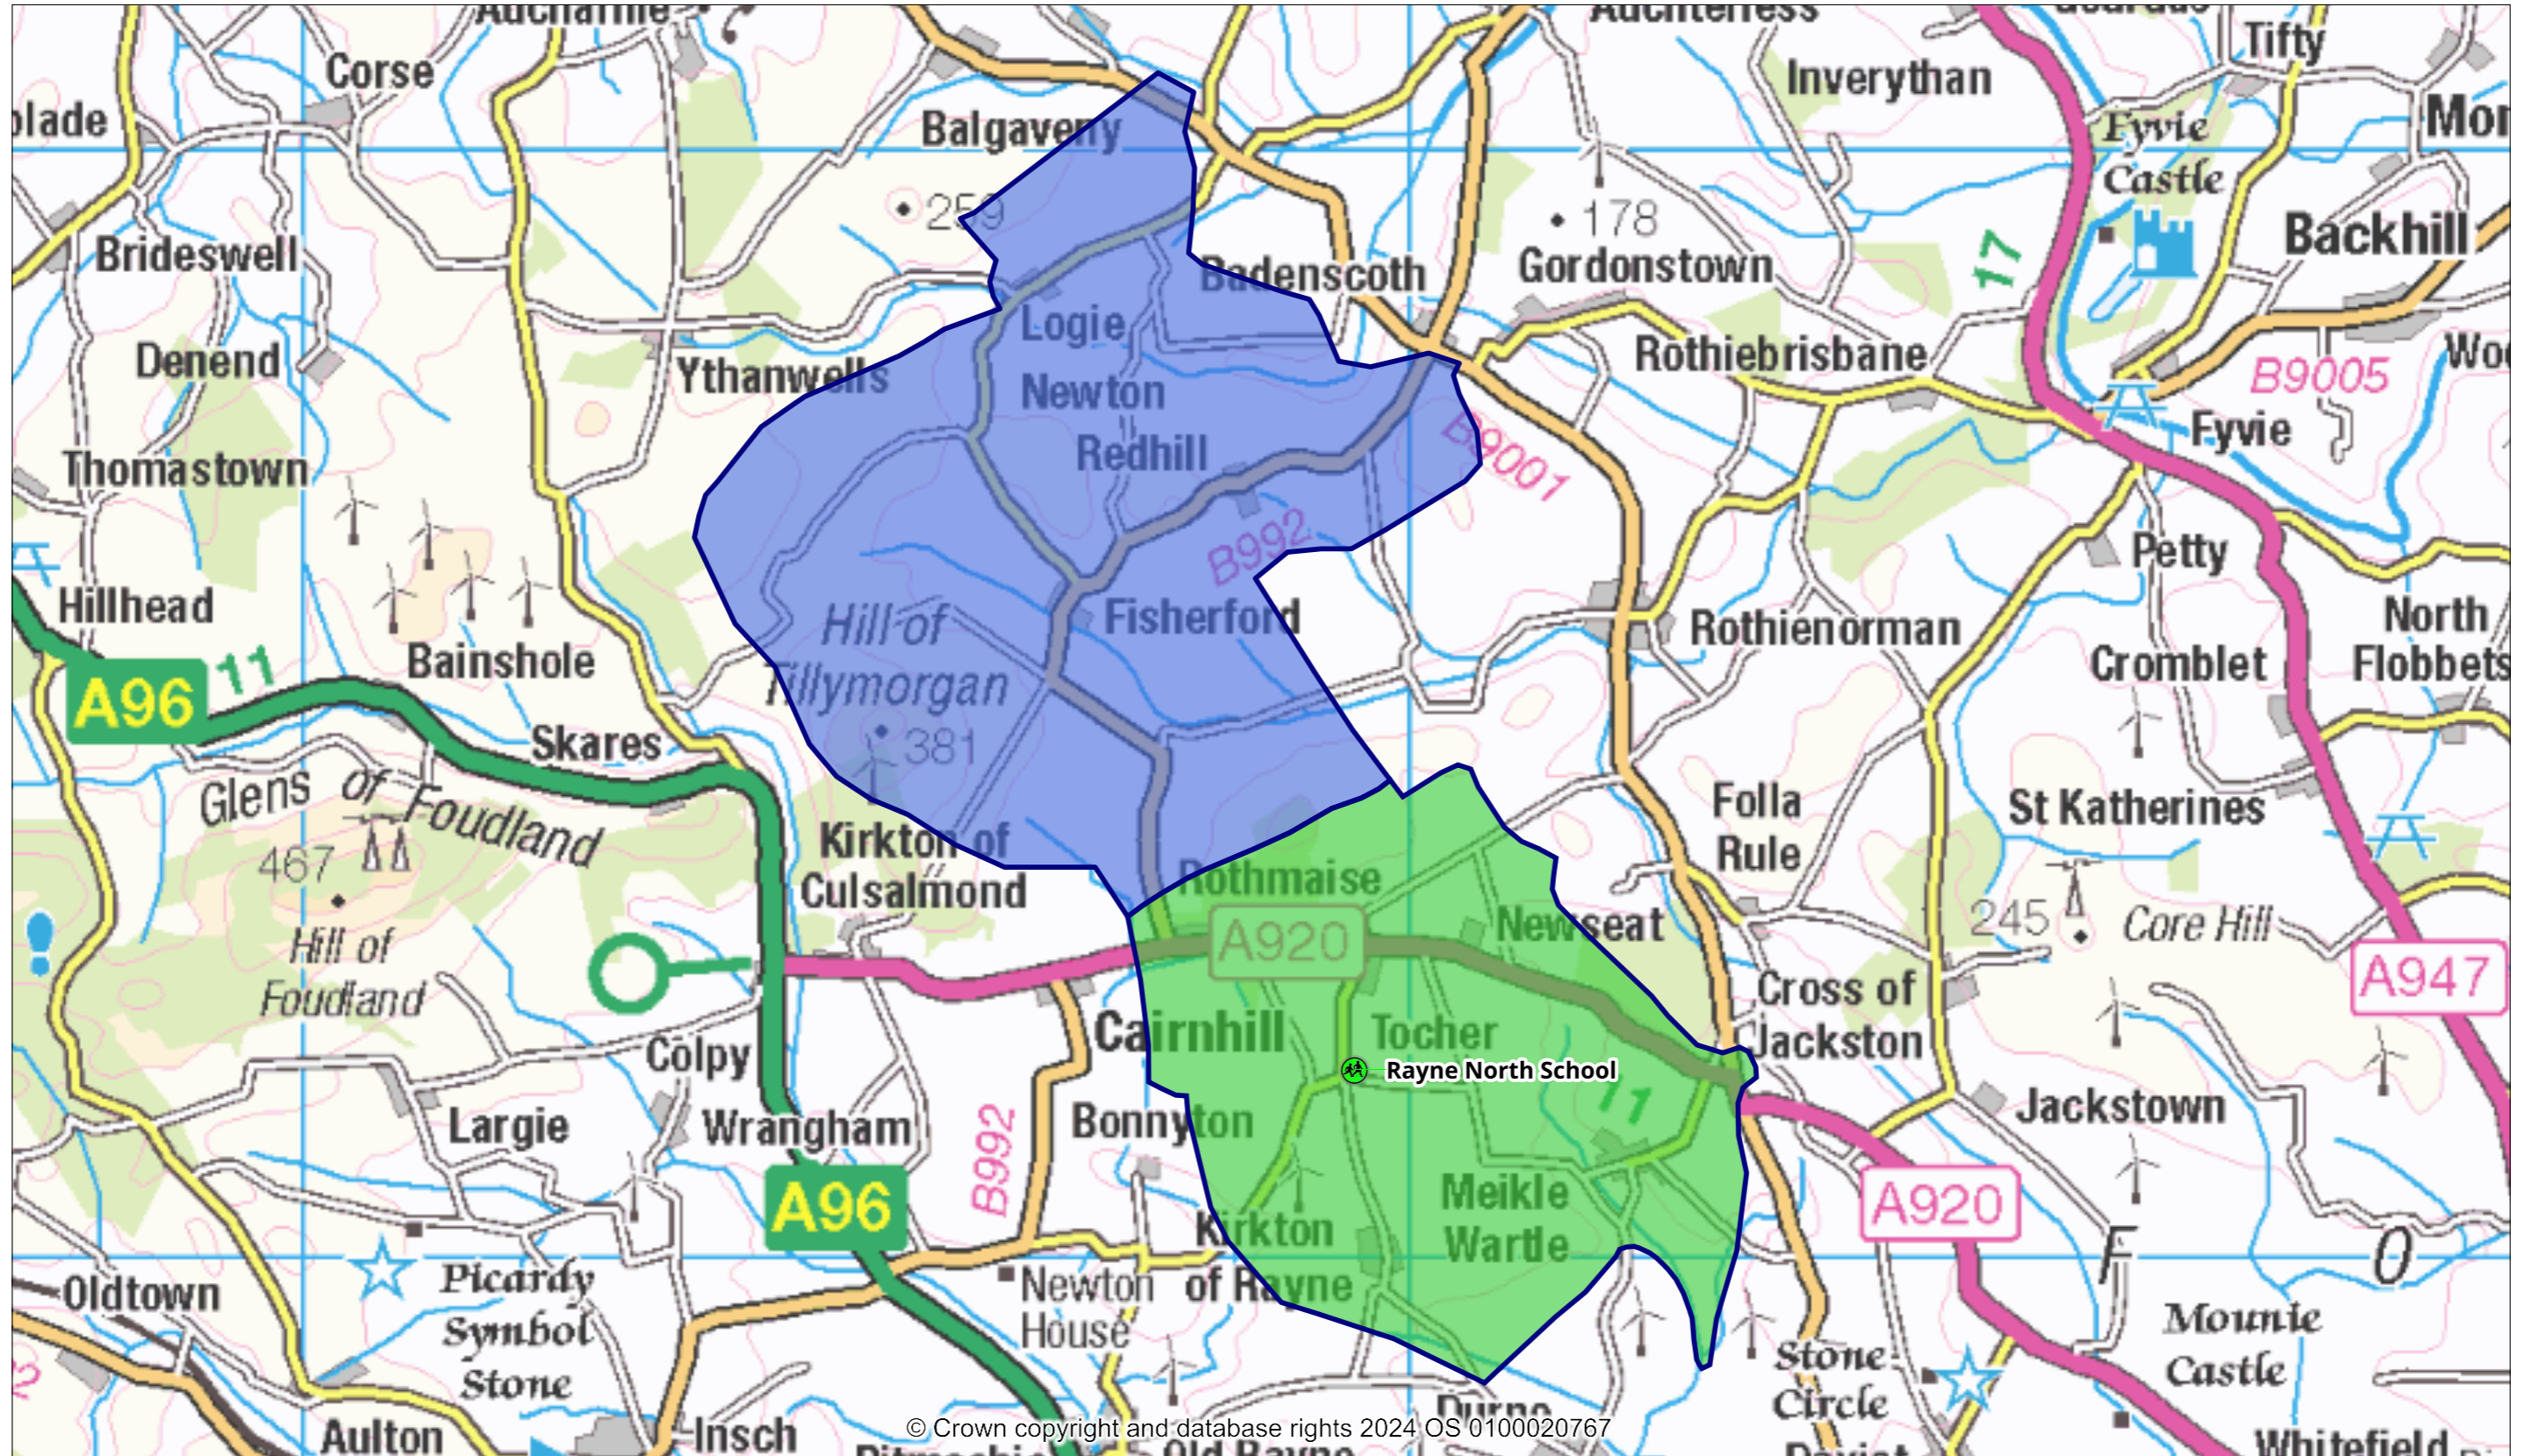

# Fisherford School merged with Rayne North School

© Crown copyright and database rights 2024 OS 0100020767

Aberdeenshire Council  
Woodhill House  
Westburn Road  
Aberdeen  
AB16 5GB

**Aberdeenshire**  
COUNCIL

Operator:	Learning Estates
Department:	ECS
Drawing No:	1234-A
Date: 08/01/2024	Scale: 1:60000