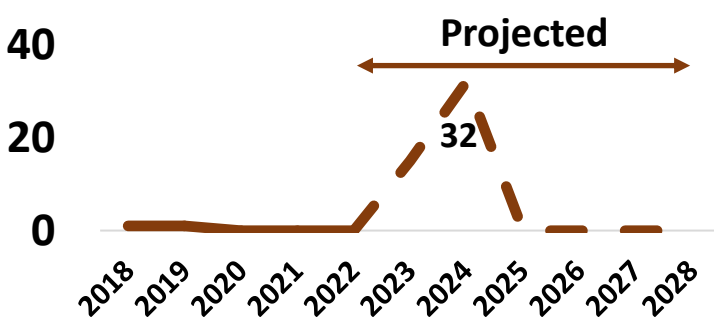

Aberdeenshire

Source: Business Register and Employment Survey 2021

Unemployment: proportion of residents aged 16 - 64

Source: NOMIS 2022

Proportion of unemployed residents was at a peak in 2020 with 2.4 due to the Covid-19 pandemic and has gradually reduced to 1.1 in 2022.

Median household income 2022

Source: CACI 2022

Housing

Number of house completions

Source: Housing Land Audit 2022

Average house prices 2020/2021

Source: Registers of Scotland 2021

Westhill Aberdeenshire

% all Properties in Each Council Tax Band 2021

H contains the most expensive properties