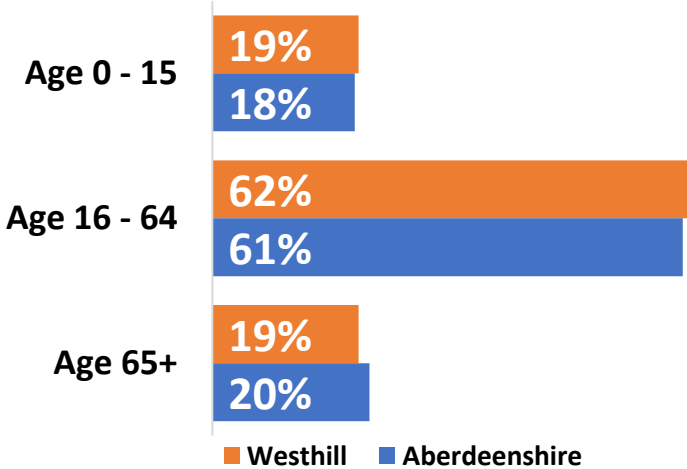

Westhill 2023

Population

4.5% of
Aberdeenshire's
population lives in
Westhill.

3.5% of Westhill's
population is aged
80+ (Aberdeenshire
4.9%)

Information about Westhill is
obtained by combining
information from individual
data zones.

2021 Source: National Records of Scotland 2021

Community Facilities*

Community Centre	Swimming Pool	Library
Academy		
Live Life Aberdeenshire		

*Run by Aberdeenshire Council

Economy

Employment: top five sectors 2021