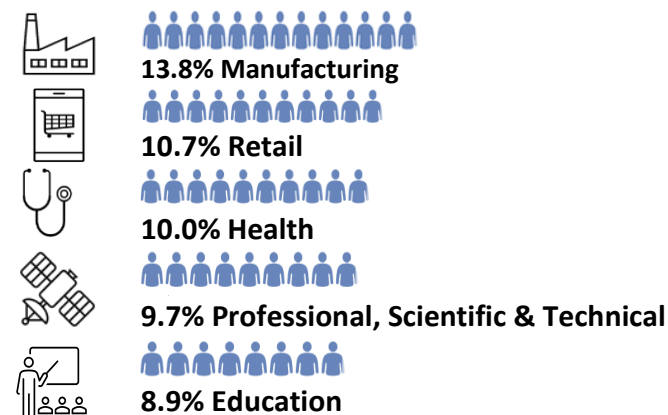

Source: Business Register and Employment Survey 2021