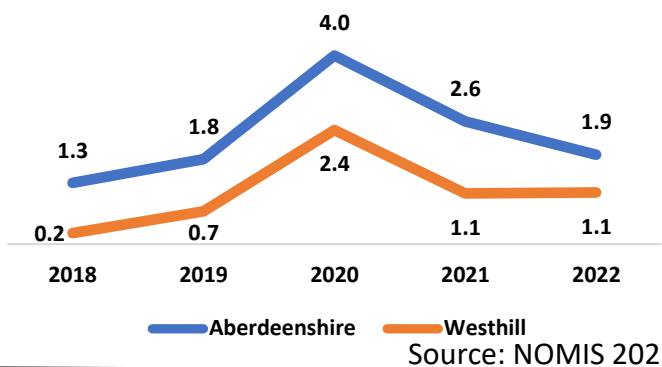

Westhill 2023

Population

4.5% of
Aberdeenshire's
population lives in
Westhill.

3.5% of Westhill's
population is aged
80+ (Aberdeenshire
4.9%)

Information about Westhill is
obtained by combining
information from individual
data zones.

2021 Source: National Records of Scotland 2021

Community Facilities*

Community Centre	Swimming Pool	Library
Academy		
Live Life Aberdeenshire		

*Run by Aberdeenshire Council

Economy

Employment: top five sectors 2021

Aberdeenshire

Source: Business Register and Employment Survey 2021

Unemployment: proportion of residents aged 16 - 64

Source: NOMIS 2022

Proportion of unemployed residents was at a peak in 2020 with 2.4 due to the Covid-19 pandemic and has gradually reduced to 1.1 in 2022.